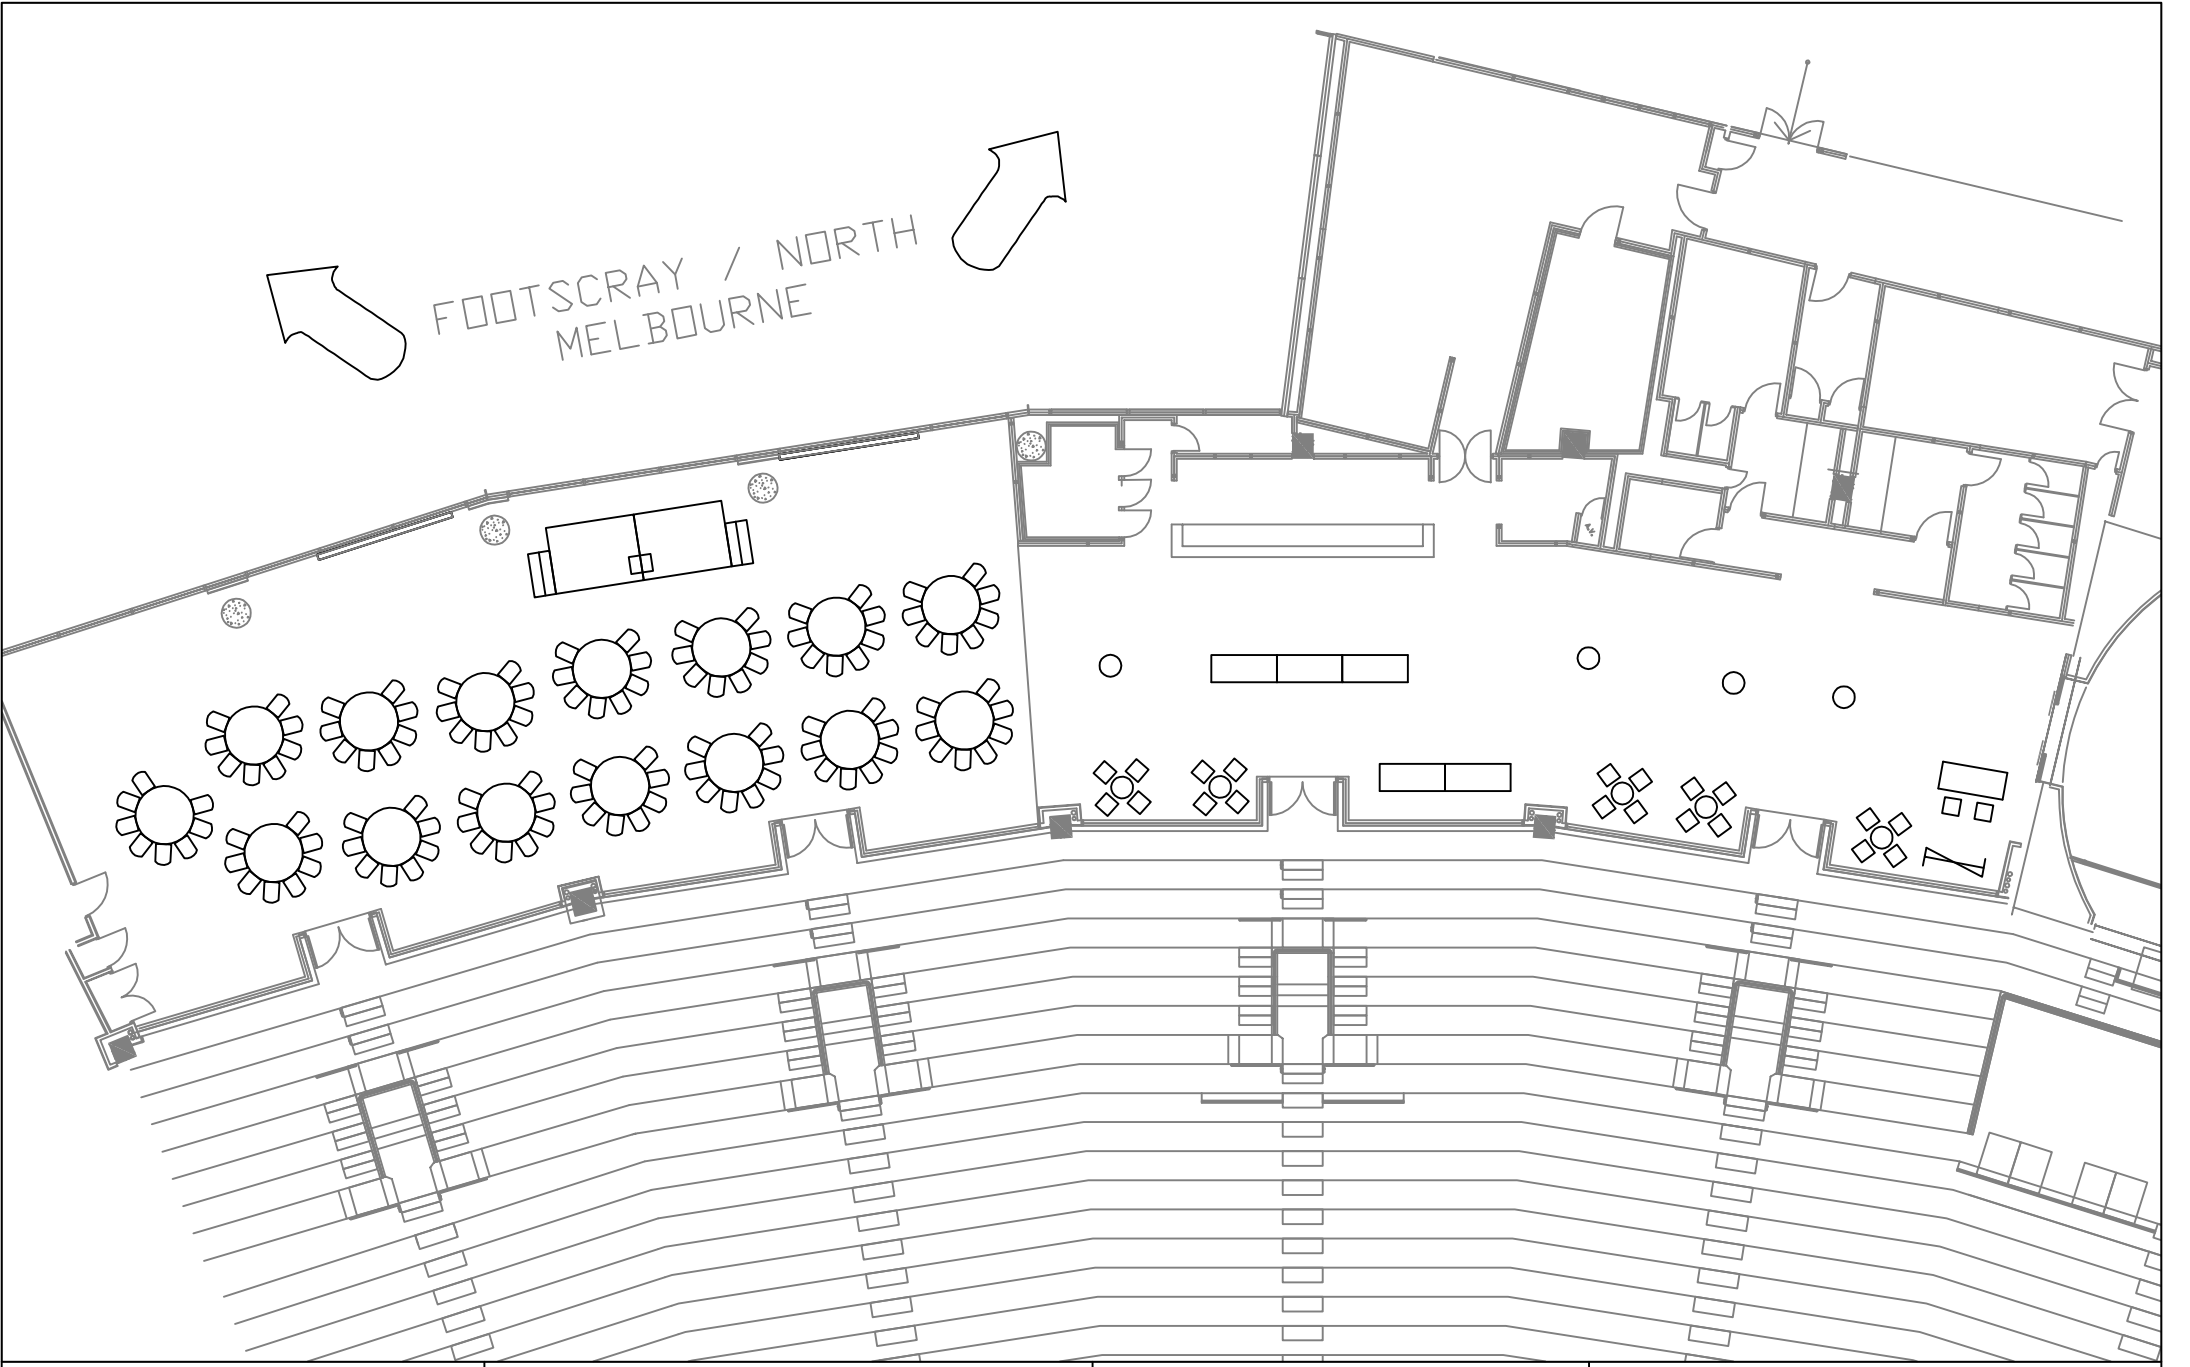

FOOTSCRAY / NORTH MELBOURNE

DATE:
DRAWN BY:

CLIENT:
200 pax banquet

QUILL ROOM
LEVEL D
GATE 6

FOOTSCRAY / NORTH
MELBOURNE

DATE:
DRAWN BY:

CLIENT:
120pax Cabaret Style Laureate

QUILL ROOM
LEVEL D
GATE 6

FOOTSCRAY / NORTH
MELBOURNE

DATE:
DRAWN BY:

FILENAME:

CLIENT:
200 pax theatrestyle

QUILL ROOM
LEVEL D
GATE 6