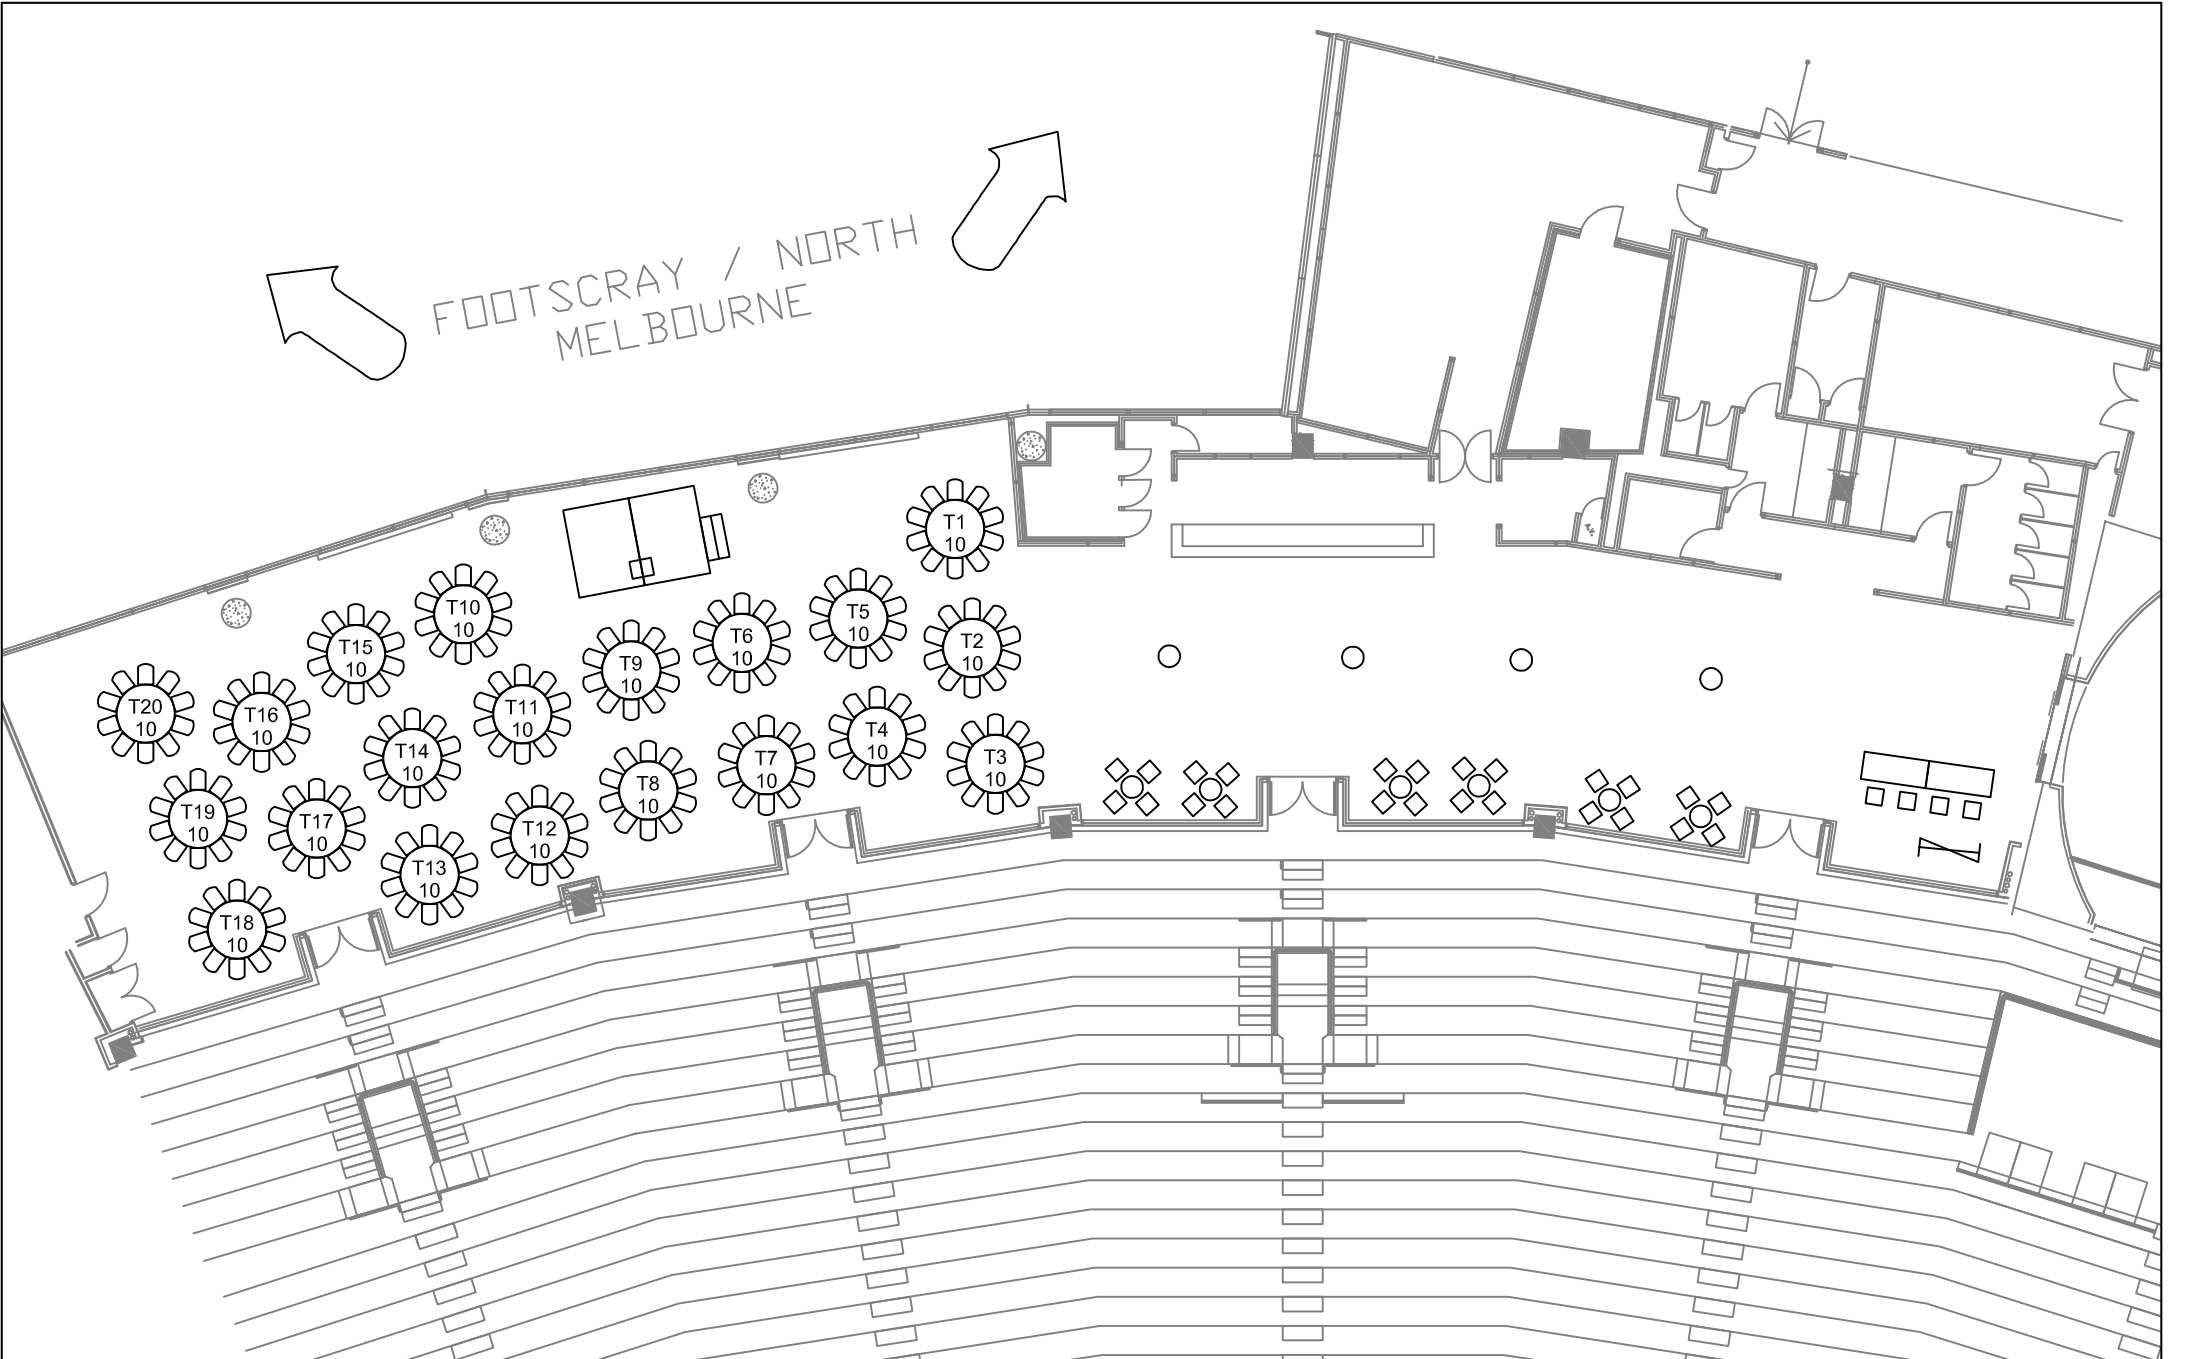

FOOTSCRAY / NORTH MELBOURNE

DATE:
DRAWN BY:

CLIENT:
200 pax banquet

QUILL ROOM
LEVEL D
GATE 6

FOOTSCRAY / NORTH
MELBOURNE

DATE:
DRAWN BY:

CLIENT:
120pax Cabaret Style Laureate

QUILL ROOM
LEVEL D
GATE 6

FOOTSCRAY / NORTH
MELBOURNE

DATE:
DRAWN BY:

FILENAME:

CLIENT:
200 pax theatrestyle

QUILL ROOM
LEVEL D
GATE 6