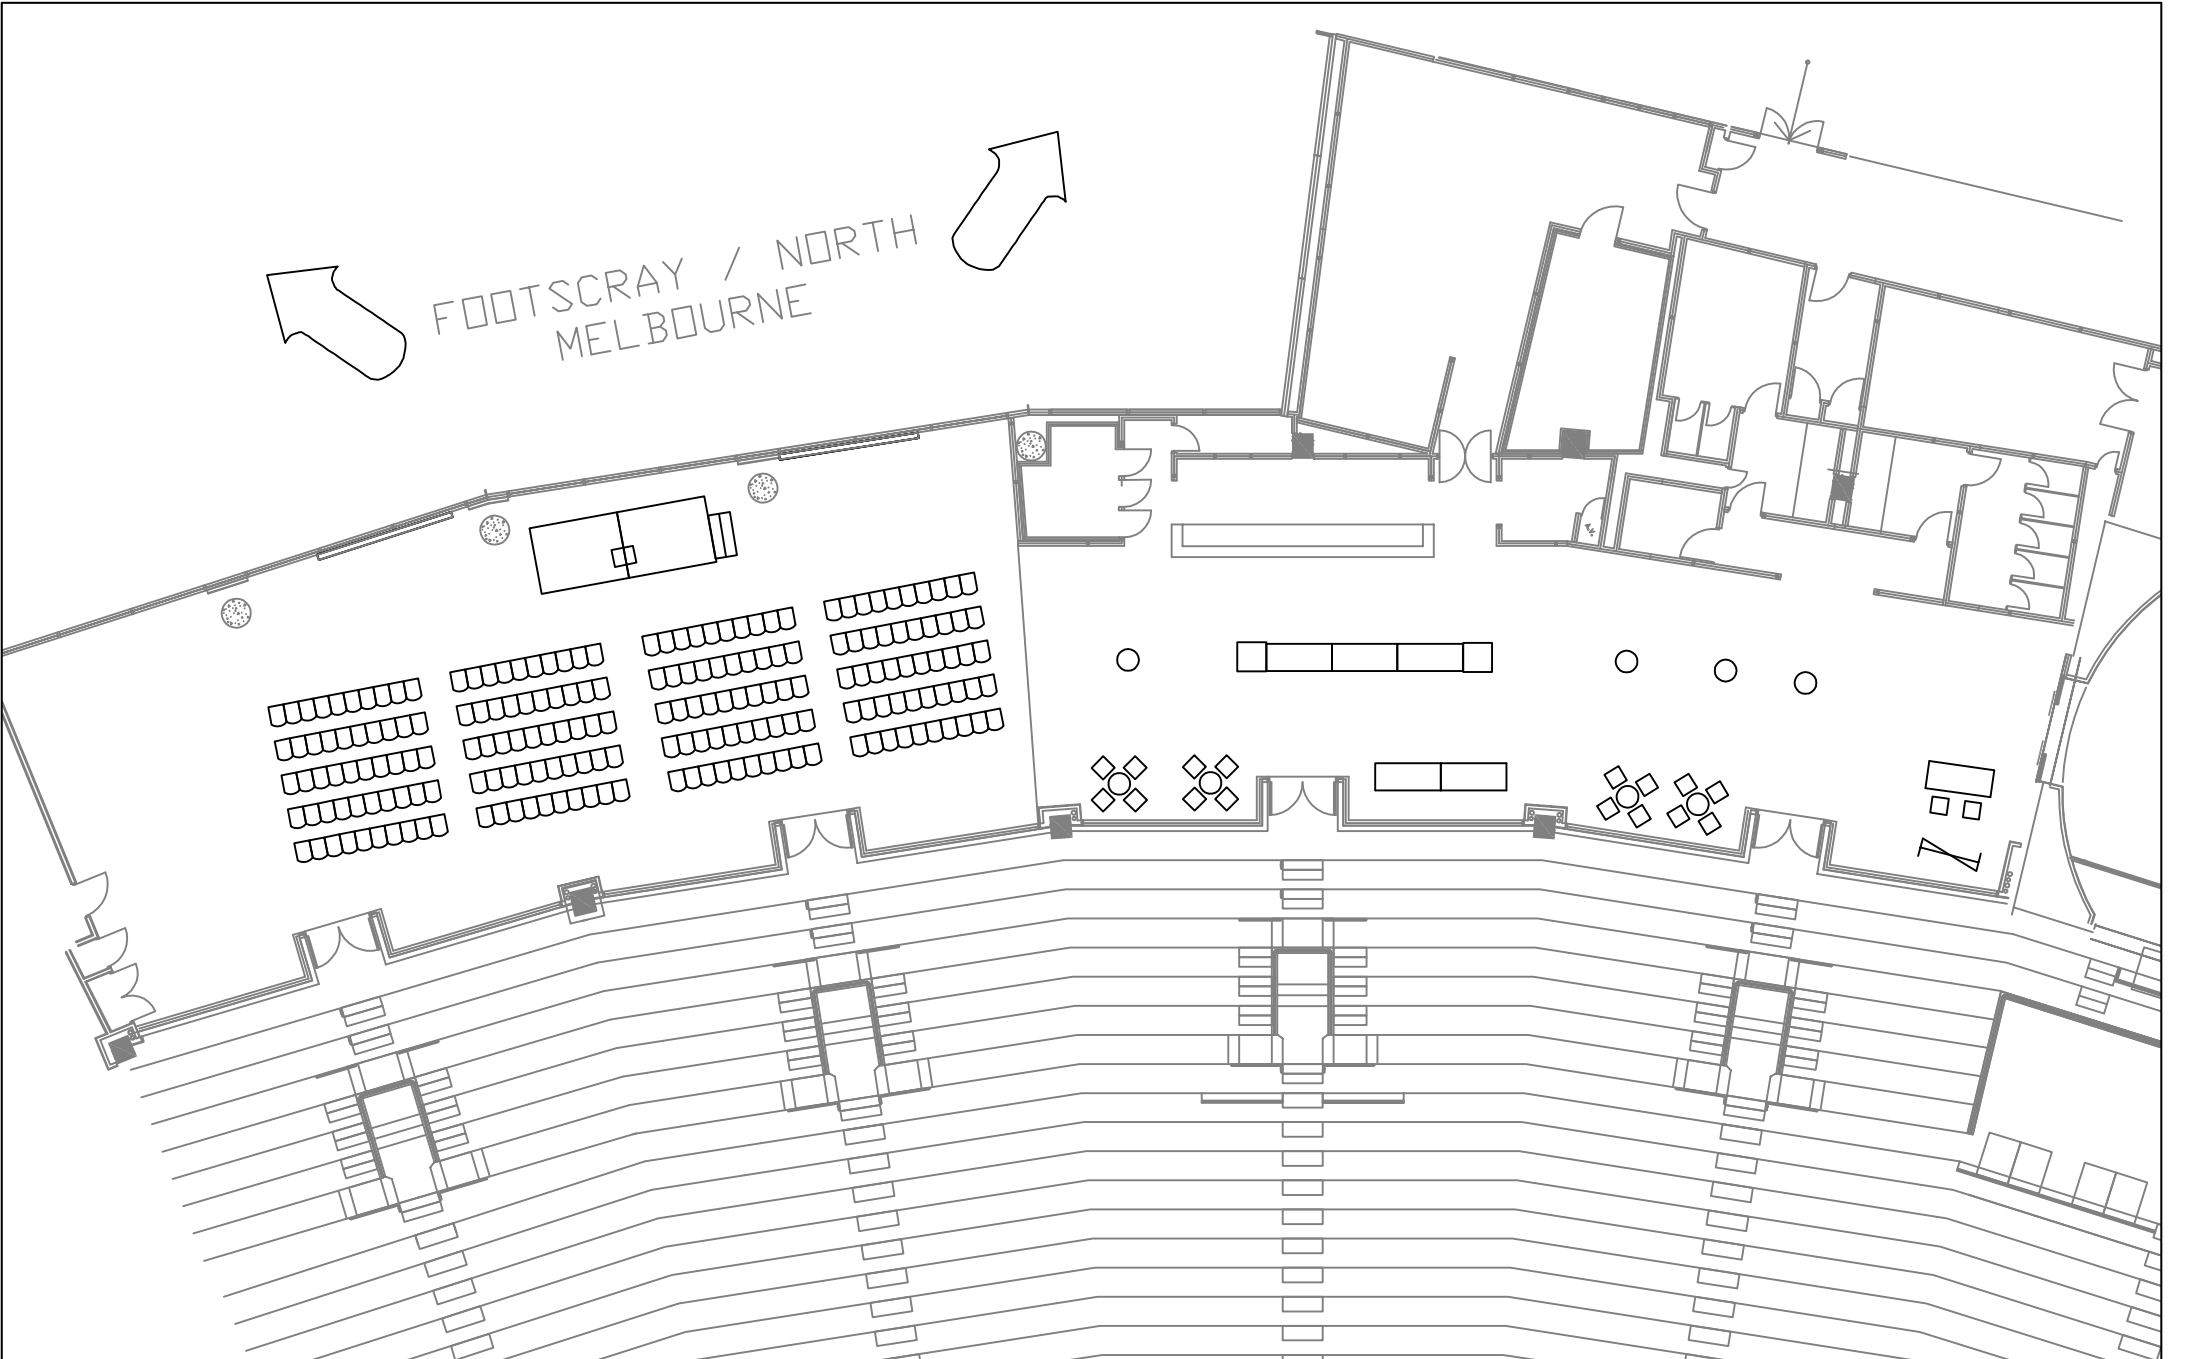

FOOTSCRAY / NORTH MELBOURNE

DATE:
DRAWN BY:

CLIENT:
200 pax banquet

QUILL ROOM
LEVEL D
GATE 6

FOOTSCRAY / NORTH
MELBOURNE

DATE:
DRAWN BY:

CLIENT:
120pax Cabaret Style Laureate

QUILL ROOM
LEVEL D
GATE 6

FOOTSCRAY / NORTH
MELBOURNE

DATE:
DRAWN BY:

FILENAME:

CLIENT:
200 pax theatrestyle

QUILL ROOM
LEVEL D
GATE 6