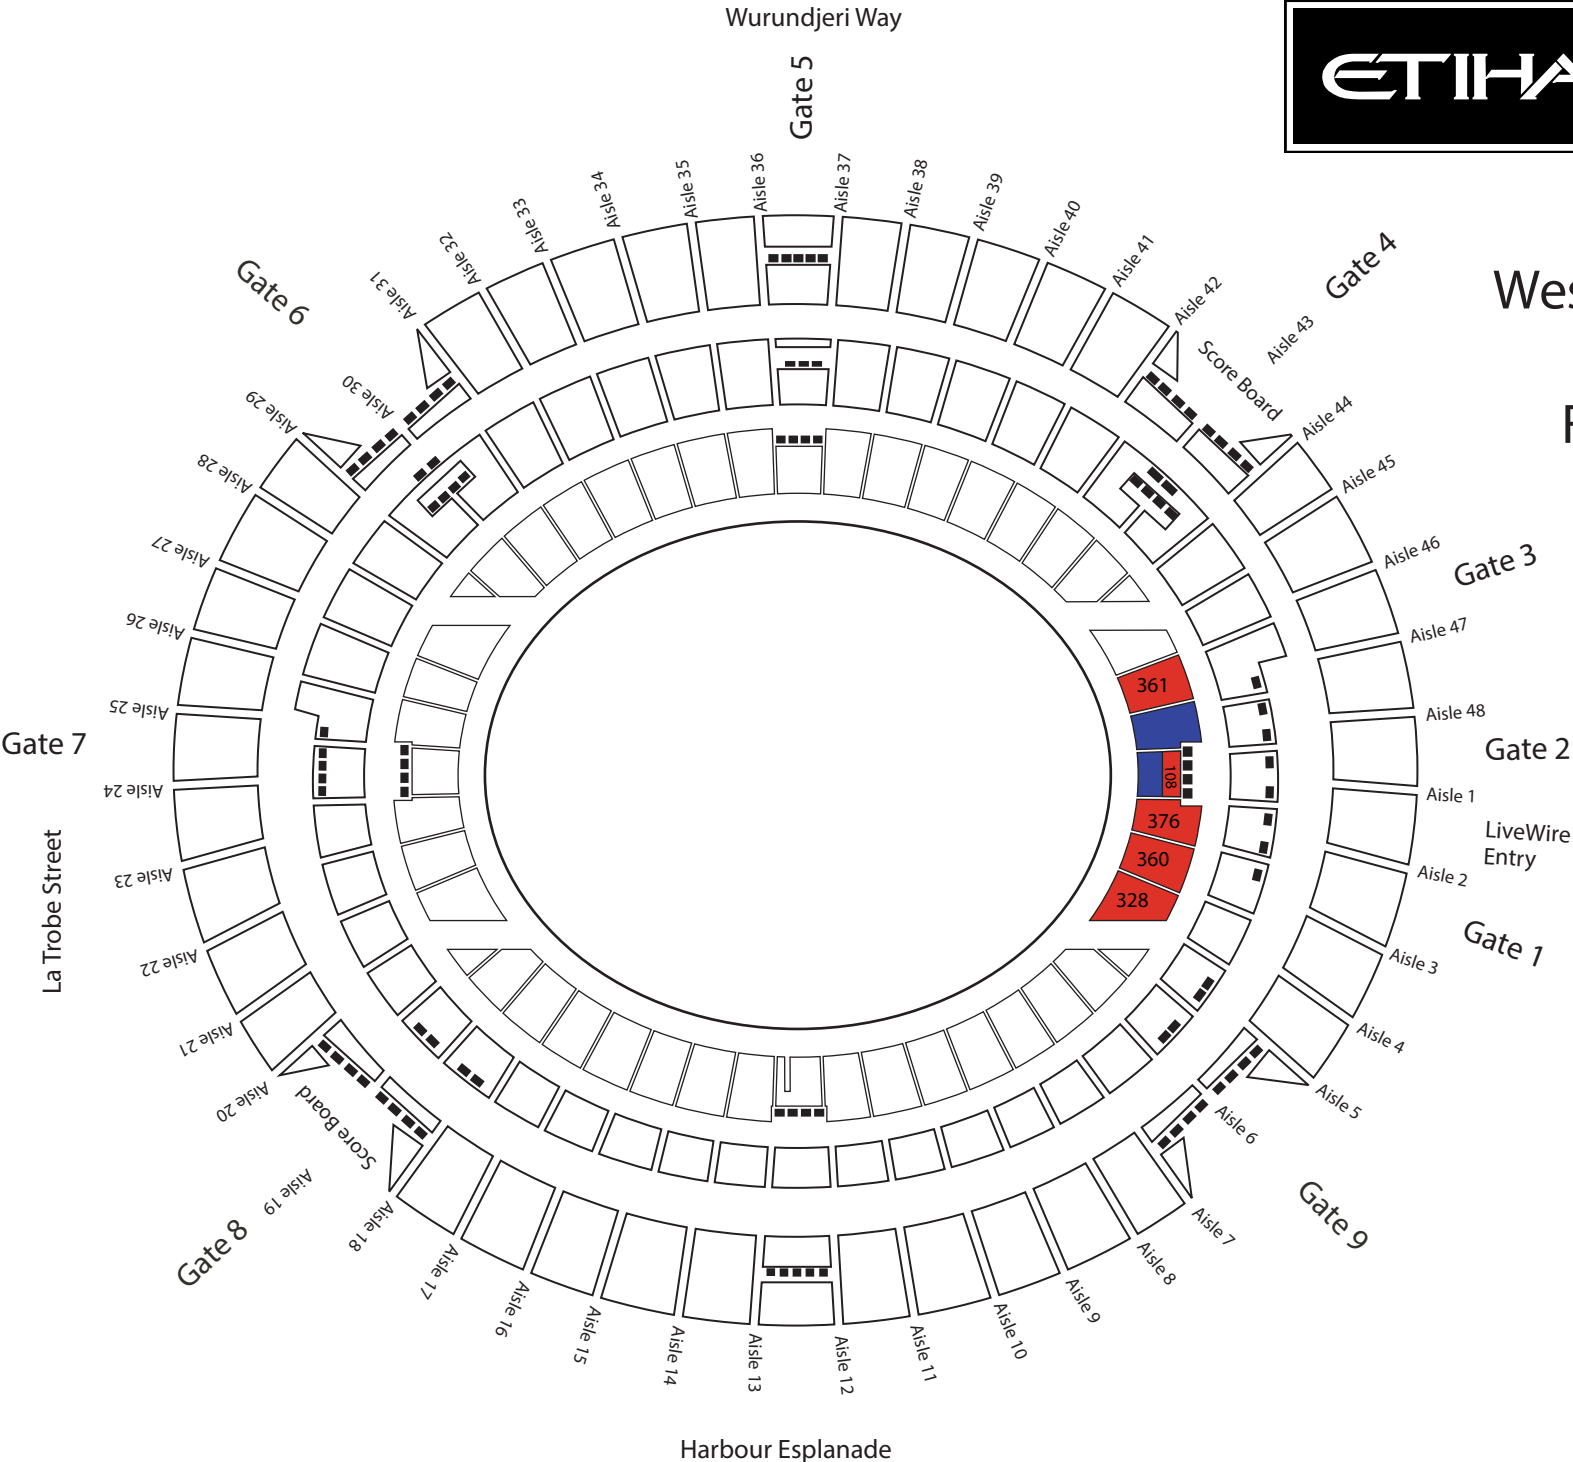

**Western Bulldogs v Geelong  
Round 15  
Friday 29th June 2018**

**Level 1 GA**

**Away Supporter**

**Total Capacity - 1533**

Bourke Street Extension